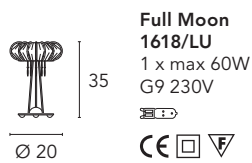

Full Moon

Michele Belleso design

Full Moon 1618/L3L55

Full Moon 1618/L3L36

Full Moon 1618/P

Full Moon 1618/LT

Full Moon 1618/LU

Full Moon 1618/A