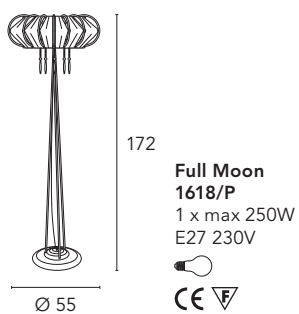

Full Moon

Michele Belleso design

Full Moon 1618/L3L55

Full Moon 1618/L3L36

Full Moon 1618/P

Full Moon 1618/LT

Full Moon 1618/LU

Full Moon 1618/A