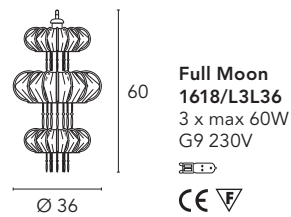

Full Moon

Michele Belleso design

Full Moon 1618/L3L55

Full Moon 1618/L3L36

Full Moon 1618/P

Full Moon 1618/LT

Full Moon 1618/LU

Full Moon 1618/A