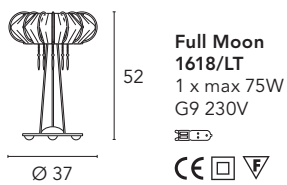

Full Moon

Michele Belleso design

Full Moon 1618/L3L55

Full Moon 1618/L3L36

Full Moon 1618/P

Full Moon 1618/LT

Full Moon 1618/LU

Full Moon 1618/A