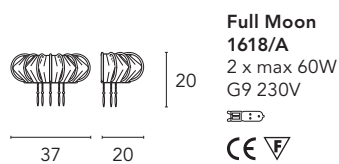

Full Moon

Michele Belleso design

Full Moon 1618/L3L55

Full Moon 1618/L3L36

Full Moon 1618/P

Full Moon 1618/LT

Full Moon 1618/LU

Full Moon 1618/A