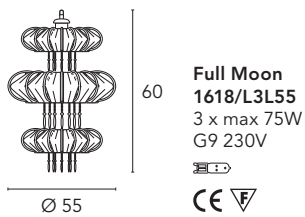

Full Moon

Michele Belleso design

Full Moon 1618/L3L55

Full Moon 1618/L3L36

Full Moon 1618/P

Full Moon 1618/LT

Full Moon 1618/LU

Full Moon 1618/A